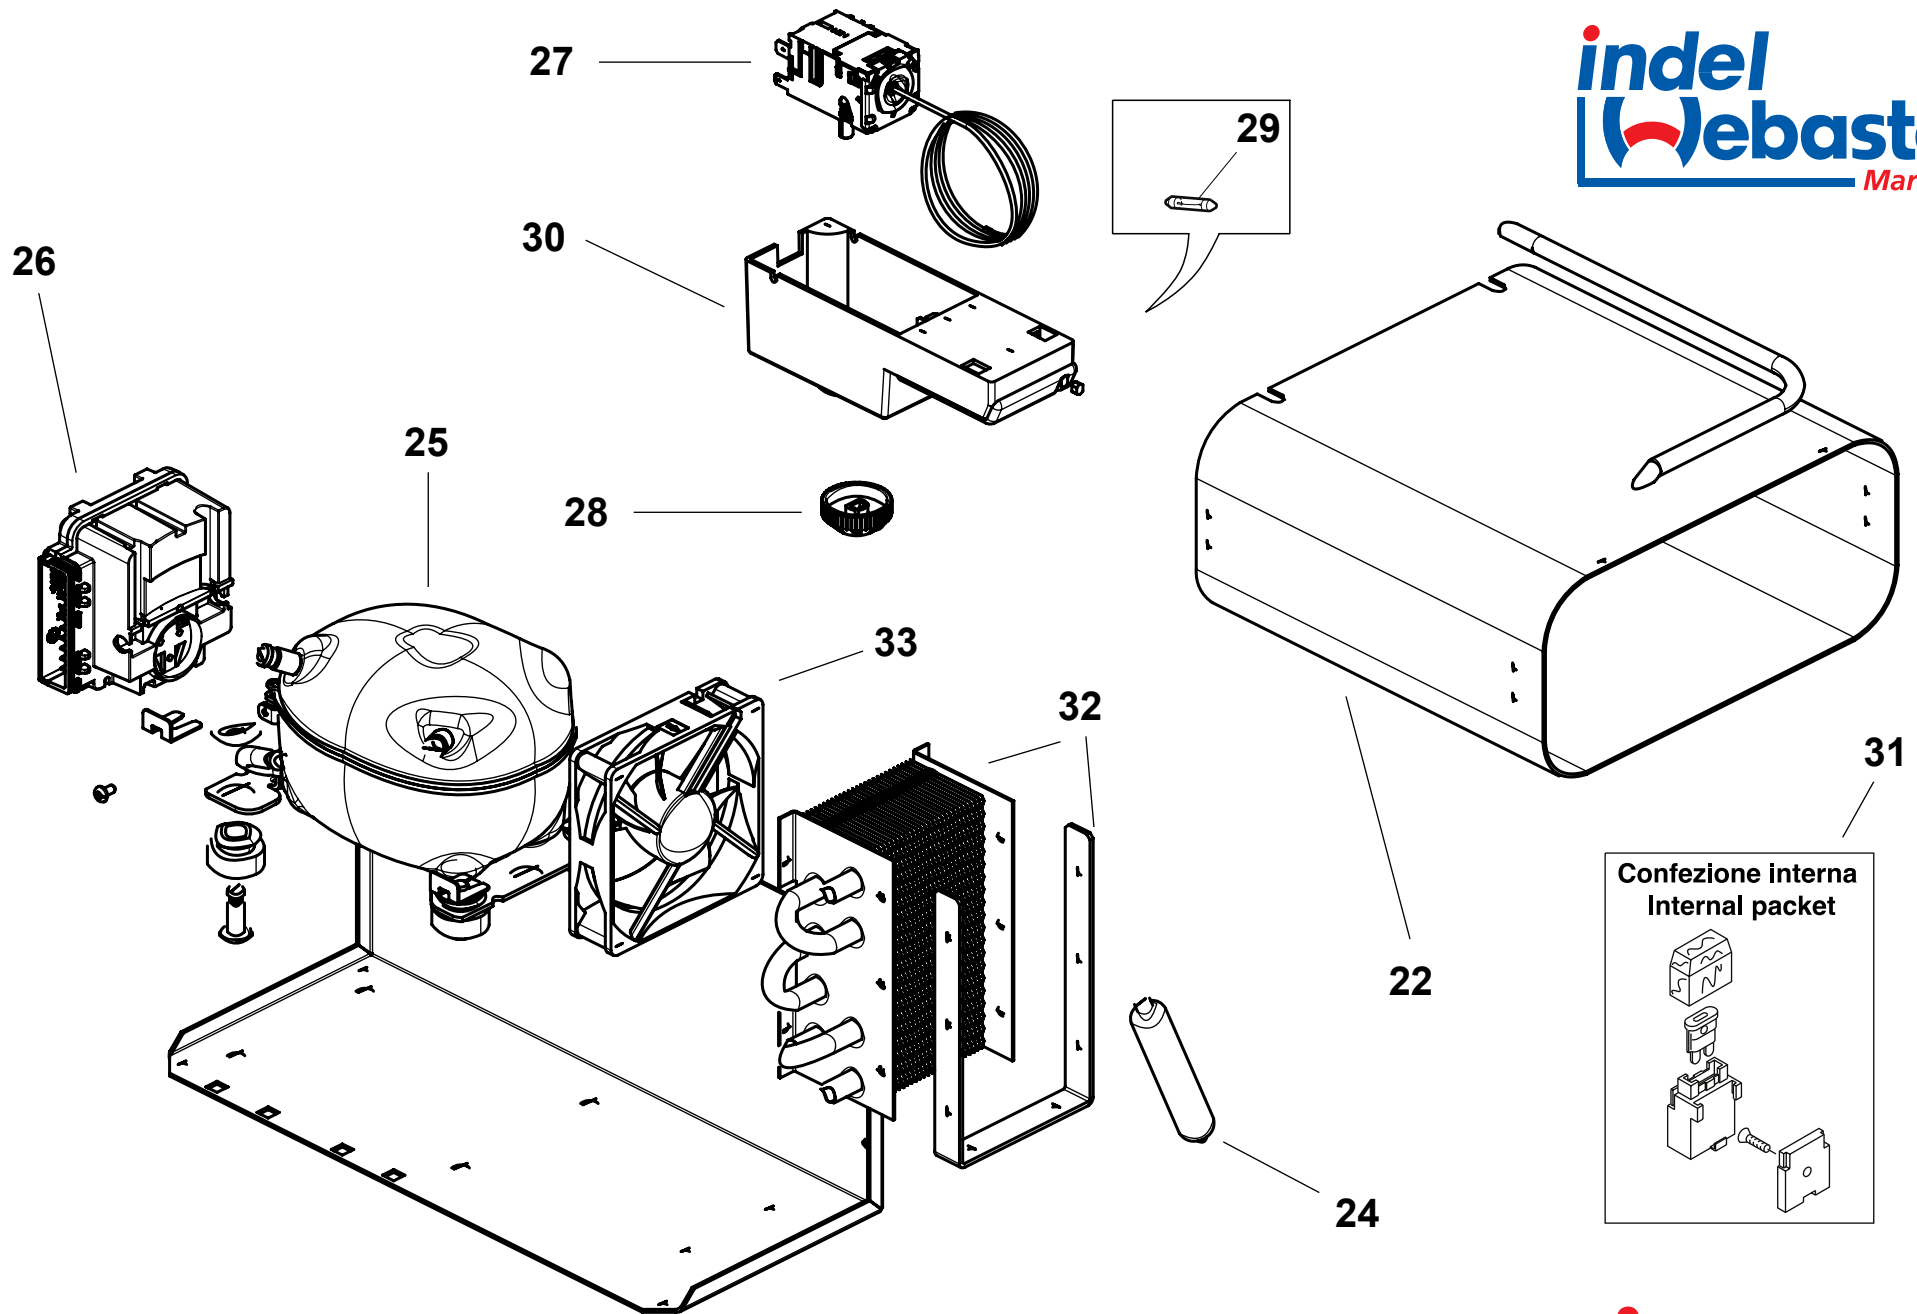

CR 42 CLEAN TOUCH - CABINET

CR 42 CLEAN TOUCH - COOLING UNIT

NUMERO NUMBER	COD. ARTICOLO ITEM CODE	DESCRIZIONE ARTICOLO ITEM DESCRIPTION
1	SDF00086AB	GOMMINO ANTIURTO PER FLANGIA INOX CONFEZIONE 6PZ RUBBER BUMPER FOR STAINLESS STEEL FRAME 6PCS
2	SBE00194AB	CERNIERA SUPERIORE CRUISE ELEGANCE/CLEAN-TOUCH UPPER HINGE CRUISE ELEGANCE/CLEAN-TOUCH
4	SBE00224AA	GRIGLIA INTERNA CR42 CLASSIC/ELEGANCE C. INTERNAL SHELF CR42 CLASSIC/ELEGANCE C.
5	SGC00365AA	COPERTURA EVAPORATORE PLASTICA BIANCA CR42/CR49/CR65 ELEGANCE/CLEAN-TOUCH PLASTIC COVER FOR EVAPORATOR CR42/CR49/CR65 ELEGANCE/CLEAN-TOUCH
6	SGC00294AA	PORTINA EVAPORATORE CRUISE CR42/CR49/CR65/CR85/CR130 C. ELEGANCE/CLEAN-TOUCH EVAPORATOR DOOR CRUISE CR42/CR49/CR65/CR85/CR130 C. ELEGANCE/CLEAN-TOUCH
7	SGC00366AA	SGOCCIOLATOIO EVAPORATORE CR42/CR49/CR65 C. ELEGANCE/CLEAN-TOUCH DRIP TRAY FOR CR42/CR49/CR65 C. ELEGANCE/CLEAN-TOUCH
8	SGC00022AA	CUBETTIERA CRUISE ICE CUBE TRAY CRUISE
9	SGB00190AA	FLANGIA 3 LATI FLUSH MOUNTING INOX CR42/CR49 CLEAN-TOUCH FRAME 3-SIDED FLUSH MOUNTING STAINLESS STEEL CR42/CR49 CLEAN-TOUCH
10	SGC00448AA	PORTA INOX CLEAN-TOUCH COMPLETA DI ACCESSORI CR42/49 COMPLETE CLEAN-TOUCH STAINLESS STEEL DOOR CR42/49
11	SGC00227AA	BALCONCINO GRANDE PORTA CRUISE 42/49 C. BIG RETAINER CRUISE 42/49 C.
12	SGC00234AA	FILONCINO PER BALCONCINO GRANDE CRUISE 42/49 C. BIG METAL RETAINER CR42/CR49 C.
13	SBE00195AB	CERNIERA INFERIORE CRUISE ELEGANCE/CLEAN-TOUCH LOWER HINGE CRUISE ELEGANCE/CLEAN-TOUCH
16	SGD00059AA	KIT MANIGLIA BRIGHT SILVER COMPLETA DI MOLLE E PERNI E PANNELLINO PER CLEAN-TOUCH COMPLETE BRIGHT SILVER HANDLE KIT WITH SPRINGS, HINGES AND CLEAN-TOUCH PANEL
17	SBE00211AA	STAFFA AGGANCIO TOP INOX CR ELEGANCE STAINLESS STEEL SUPPORT BRACKET FOR TOP CR ELEGANCE
20	SGC00232AA	BALCONCINO PICCOLO PORTA CRUISE 42/49 C. SMALL RETAINER CRUISE 42/49 C.
22	SBF00118AA	EVAPORATORE CR42 CLASSIC/ELEGANCE/CLEAN-TOUCH EVAPORATOR CR42 CLASSIC/ELEGANCE/CLEAN-TOUCH
24	SBD00026AA	FILTRO 10gr 2V XH7 PER R134A Ø19mm foro in-out 5,0-5,1 DRYER 10gr Ø 19mm in-out 5,0-5,1
25	SBA00045DA	COMPRESSORE DANFOSS/SECOP BDMICRO SENZA CENTRALINA DANFOSS/SECOP COMPRESSOR BDMICRO WITHOUT ELECTRONIC CONTROL UNIT
26	SEG00043DA	CENTRALINA DANFOSS/SECOP BDMICRO VSD 12/24V ELECTRONIC CONTROL UNIT DANFOSS/SECOP BDMICRO VSD 12/24V
26	SEG00050GA	CENTRALINA SECOP BDMICRO VSD AC-DC 12/24/115/230V ELECTRONIC CONTROL UNIT SECOP BDMICRO VSD AC/DC 12/24/115/230V
27	SEA00092DA	TERMOSTATO CRUISE 42/49/65/85/130 C. THERMOSTAT CRUISE 42/49/65/85/130 C.
28	SEA00093AA	MANOPOLA TERMOSTATO CRUISE 42/49/65/85/130 C. THERMOSTAT KNOB CRUISE 42/49/65/85/130 C.
29	SEC00038AA	LAMPADINA LED CR49/65/85/130 ELEGANCE LED LAMP CR49/64/85/130 ELEGANCE
30	SEA00094AA	SCATOLA TERMOSTATO CRUISE 42/49/65/85/130 C. THERMOSTAT BOX CRUISE 42/49/65/85/130 C.
31	SEB00039AA	KIT PORTA-FUSIBILE 15A FUZE-KIT 15A
32	SBD00104AA	CONDENSATORE CRUISE 42/49/65 C. CRUISE 42/49/65 CONDENSER C.
33	SBG00037DA	VENTOLA 9x9cm CR42/CR49/CR65 ELEGANCE FAN 9x9cm CR42/CR49/CR65 ELEGANCE