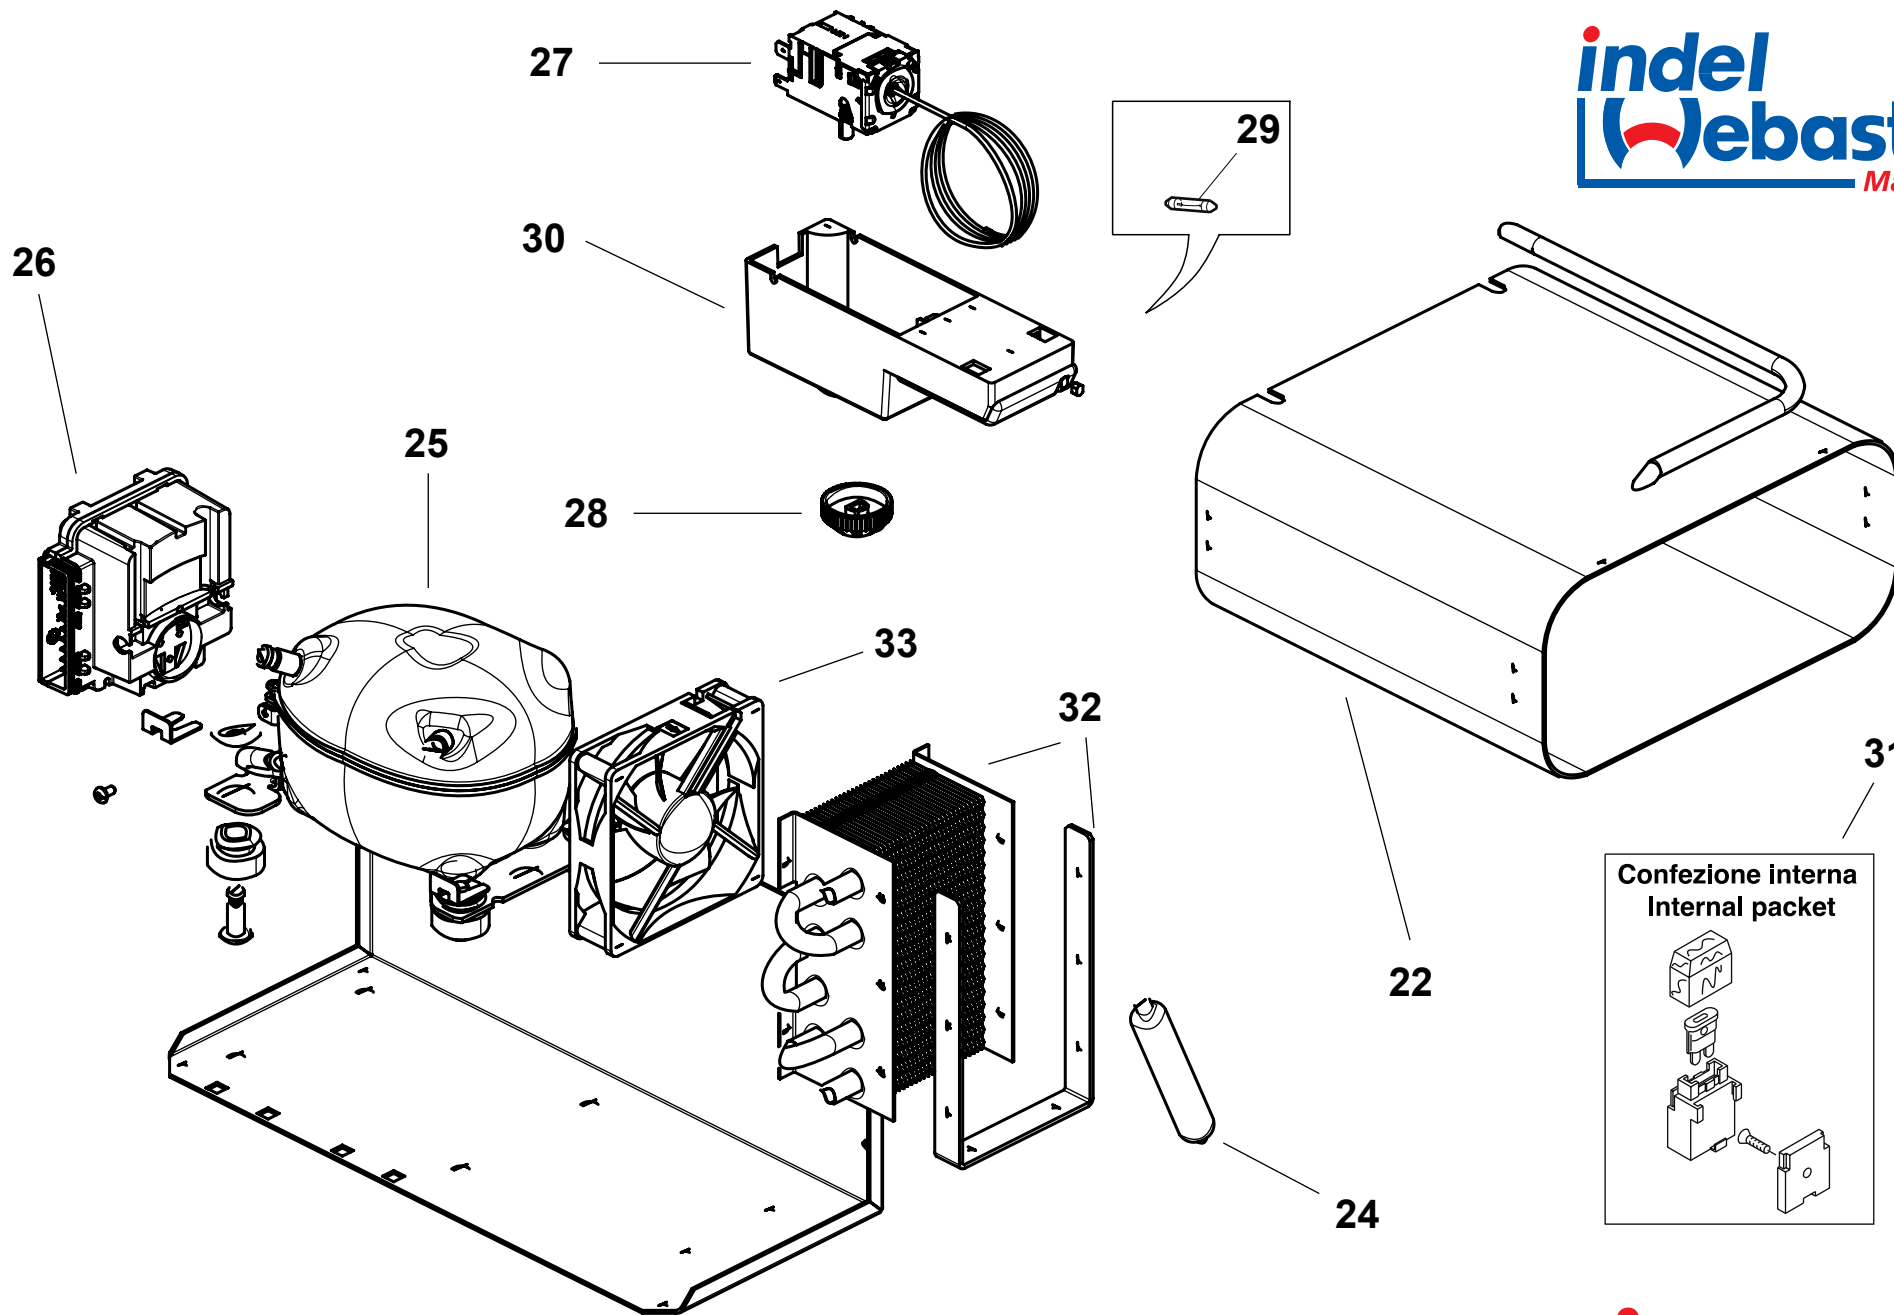

CR 42 ELEGANCE - CABINET

Confezione interna
Internal packet

22

24

CR 42 ELEGANCE - COOLING UNIT

NUMERO NUMBER	COD. ARTICOLO ITEM CODE	DESCRIZIONE ARTICOLO ITEM DESCRIPTION
1	SGB00131AA	TOP BRIGHT SILVER CR42/CR49 ELEGANCE TOP BRIGHT SILVER CR42/CR49 ELEGANCE
2	SBE00194AB	CERNIERA SUPERIORE CR ELEGANCE UPPER HINGE CR ELEGANCE
4	SBE00224AA	GRIGLIA INTERNA CR42 CLASSIC/ELEGANCE C. INTERNAL SHELF CR42 CLASSIC/ELEGANCE C.
5	SGC00365AA	COPERTURA EVAPORATORE PLASTICA BIANCA CR42/CR49/CR65 ELEGANCE PLASTIC COVER FOR EVAPORATOR CR42/CR49/CR65 ELEGANCE
6	SGC00294AA	PORTINA EVAPORATORE CRUISE CR42/CR49/CR65/CR85/CR130 C. & ELEGANCE EVAPORATOR DOOR CRUISE CR42/CR49/CR65/CR85/CR130 C. EL.
7	SGC00366AA	SGOCCIOLATOIO EVAPORATORE CR42/CR49/CR65 ELEGANCE DRIP TRAY FOR CR42/CR49/CR65 CHINA
8	SGC00022AA	CUBETTIERA CRUISE ICE CUBE CRUISE
9	SGB00128AA	FLANGIA 3 LATI 3 PEZZI BRIGHT SILVER CR49 ELEGANCE FRAME 3 PIECES 3 SIDES CR49 ELEGANCE BRIGHT SILVER
10	SGC00362AA	PORTA COMPLETA DI ACCESSORI E PANNELLI BRIGHT SILVER CR42/CR49 ELEGANCE COMPLETE DOOR CR42/CR49 ELEGANCE DOOR PANELS BRIGHT SILVER
11	SGC00227AA	BALCONCINO GRANDE PORTA CRUISE 42/49 C. BIG RETAINER CRUISE 42/49 C.
12	SGC00234AA	FILONCINO PER BALCONCINO GRANDE CRUISE 42/49 C. BIG METAL RETAINER CR42/CR49 C.
13	SBE00195AB	CERNIERA INFERIORE CR ELEGANCE LOWER HINGE CR ELEGANCE
14	SGE00015AA	KIT CORNICI FISSAGGIO PANNELLO CR42/CR49 ELEGANCE NR. 5 SET COMPLETI KIT FRAME DOOR FOR FIXING PANEL CR42/CR49 ELEGANCE NR. 5 SET COMPLETE
15	SGA00158AA	PANNELLO PORTA + PANNELLINO MANIGLIA BRIGHT SILVER CR42/CR49 ELEGANCE DOOR PANEL + HANDLE PANEL BRIGHT SILVER CR42/CR49 ELEGANCE
16	SGD00043AA	KIT MANIGLIA BRIGHT SILVER COMPLETA DI MOLLE E PERNI PER CR ELEGANCE HANDLE BRIGHT SILVER COMPLETE KIT WITH SPRINGS AND PIVOT CR ELEGANCE
17	SBE00211AA	STAFFA AGGANCIAMENTO TOP INOX CR ELEGANCE INOX SUPPORT BRACKET FOR TOP CR ELEGANCE
20	SGC00232AA	BALCONCINO PICCOLO PORTA CRUISE 42/49 C. SMALL RETAINER CRUISE 42/49 C.
22	SBF00118AA	EVAPORATORE CR42 CLASSIC/ ELEGANCE EVAPORATOR CR42 CLASSIC/ ELEGANCE
24	SBD00026AA	FILTRO 10gr 2V XH7 PER R134A Ø19mm foro in-out 5,0-5,1 FILTER 10gr Ø 19mm in-out 5,0-5,1
25	SBA00045DA	COMPRESSORE DANFOSS/SECOP BDMICRO SENZA CENTRALINA DANFOSS/SECOP COMPRESSOR BDMICRO WITHOUT EL. UNIT
26	SEG00043DA	CENTRALINA DANFOSS/SECOP BDMICRO VSD 12/24V ELECT. UNIT DANFOSS/SECOP BDMICRO VSD 12/24V
26	SEG00050GA	CENTRALINA SECOP BDMICRO VSD AC-DC ELECT. UNIT SECOP BDMICRO VSD AC-DC
27	SEA00092DA	TERMOSTATO CRUISE 42/49/65/85/130 C. THERMOSTAT CRUISE 42/49/65/85/130 C.
28	SEA00093AA	MANOPOLA TERMOSTATO CRUISE 42/49/65/85/130 C. THERMOSTAT KNOB CRUISE 42/49/65/85/130 C.
29	SEC00038DA	LAMPADINA LED CR49/65/85/130 ELEGANCE LED LAMP CR49/64/85/130 ELEGANCE
30	SEA00094AA	SCATOLA TERMOSTATO CRUISE 42/49/65/85/130 C. THERMOSTAT BOX CRUISE 42/49/65/85/130 C.
31	SEB00039AA	KIT PORTA-FUSIBILE 15A FUSE-KIT 15A
32	SBD00104AA	CONDENSATORE CRUISE 42/49/65 C. CRUISE 42/49/65 CONDENSER C.
33	SBG00037DA	VENTOLA 9x9 CR42/CR49/CR65 ELEGANCE FAN 9x9 CR42/CR49/CR65 ELEGANCE
34	SGF00026AA	INSERTO PLASTICA POSIZIONE VENTILAZIONE/CHIUSURA CR ELEGANCE PLASTIC INSERT VENTILATION/CLOSING POSITION CR ELEGANCE