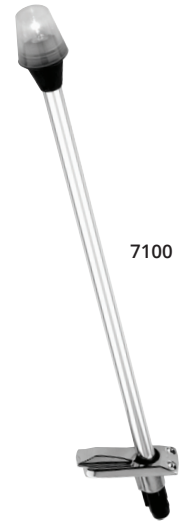

Incandescent Stowaway Light with Plug-In Base

Swivel cover on base protects the socket when light is stowed. Base extends just 3" below deck. 4" L x 1-5/8" W x 1-3/8" dia. Provides 2-mile, 360° illumination for boats up to 39.4 ft (12 m). Includes 911339 base and 9W wedge-base lamp. Three countersunk holes for #10 fasteners.

Description	Pole Length	OEM Part #	Part #
2-Pin Standard Pole with 911339 Base	24"	—	7100A7
	30"	—	7100B7
	36"	—	7100C7

2 NM
LEGACY REPLACEMENT ONLY

All-Round Plug-In Bases

LIGHTARMOR™ Plug-In Bases

LightArmor™ Plug-In Light Bases are designed for premium performance, durability, and attractive styling that helps them stand out. This combination of intelligent design and engineering make them worthy of the Light Armor name.

They're a Sure Fit

The threaded design feature fits perfectly with the threaded locking collar now offered across the entire line of Attwood pole lights. This unique system ensures a tight and secure fit that prevents annoying rattling while underway or trailering.

Other Key Features

- Unique cover design ensures that the cover stays in place
- Low-profile prevents water from pooling on the top surface
- 2-and 3-pin options

910V Series: Rectangle

LIGHTARMOR™
PLUG-IN BASES