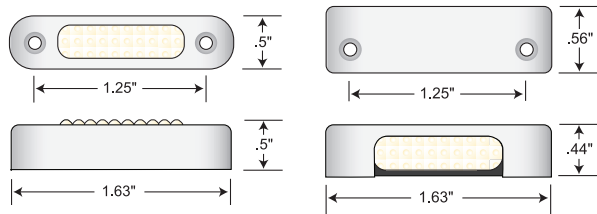

### LED Mini Courtesy Lights

Attwood's 1" Mini LED Courtesy Lights offer excellent performance in an affordable package. Designed to be installed with just a hole saw, the Mini's rubber grommet eliminates fasteners and allows for quick and easy installation. Comes with fully sealed electronics; performs in almost any interior or exterior application.

- Compact
- Water-and shock-resistant
- 50,000 hours of life

Description	Color	OEM Part #	Part #
Rubber Grommet, Black	White	6317-1	—
	Blue	6319-1	—

- .66 watts at 12V DC

Description	Color	OEM Part #	Part #
Stainless Steel Bezel, Vertical Mount	White	6350W1	6350W7
	Blue	6350B1	6350B7
Stainless Steel Bezel, Horizontal Mount	White	6351W1	—
	Blue	6351B1	—
	Green	6351G1	—