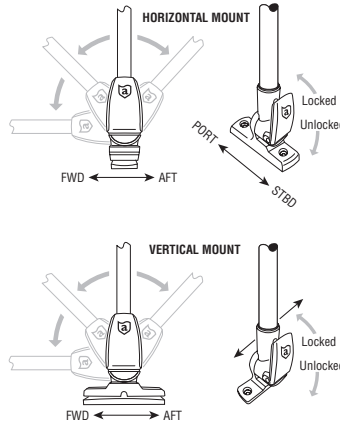

LIGHTARMOR™ LED All-Round Fold Down Navigation Lights

- Meets standards ABYC C-5 & A-16, USCG CFR 183.810
- USCG certified
- Provides 2-mile, 360°, illumination for boats up to 39.4 ft. (12m)
- Operating range = 10.5V DC - 14.4V DC
- LightArmor™ All-Round navigation light engine
- 30% lighter light engine than earlier Attwood all-round lights
- Exclusive condensation management increases visibility
- Exclusive anti-glare engine preserves night vision
- Shock-, corrosion-and water-proof electronics
- Durable, anodized aluminum pole
- Articulating head for use in all applications
- Includes new LightArmor Fold-Down Base
- Long-lasting LED technology (20-year expected life)

2 NM
USCG

LED Articulating Anti-Glare

Draws 20% less power than traditional all-round lights
5550 Series

Description	Pole Length	OEM Part #	Part #
LED ANTI-GLARE LIGHTS			
ZAMAK base-Horizontal Mount	12" Aluminum Pole	5550-12Z1	—
	24" Aluminum Pole	5550-24Z1	—
	30" Aluminum Pole	5550-30Z1	—
	36" Aluminum Pole	5550-36Z1	—
Stainless steel base-Horizontal Mount	12" Aluminum Pole	5550-S12-1	—
	18" Aluminum Pole	5550-S18-1	—
	24" Aluminum Pole	5550-S24-1	—
	30" Aluminum Pole	5550-S30-1	—
	36" Aluminum Pole	5550-S36-1	—
Composite base; Black-Horizontal Mount	42" Aluminum Pole	5550-S42-1	—
	12" Aluminum Pole	5550-P12-1	—
	20" Aluminum Pole	5550-P20-1	—
Composite base; Black-Horizontal Mount with Adaptor	24" Aluminum Pole	5550-P24-1	—
	12" Aluminum Pole	—	5557-P12A7□
	12" Plastic; Black Pole	—	5558-P12A7□
Composite base; Black-Vertical Mount	20" Aluminum Pole	—	5550-PA20-7□
	12" Aluminum Pole	5551-P12-1	—
	20" Aluminum Pole	5557-PV12A7	—
Composite base; Black-Vertical Mount with Adaptor	12" Aluminum Pole	—	5551-PA20-7□
FOLD-DOWN ADAPTOR			
Rail Mount Adaptor, Black Composite		913670-1	—
Rail Mount Adaptor, Stainless Steel		913671-1	—