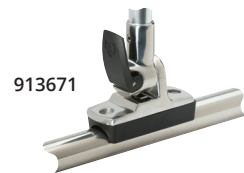

LIGHTARMOR™ LED All-Round Fold Down Navigation Lights

- Meets standards ABYC C-5 & A-16, USCG CFR 183.810
- USCG certified
- Provides 2-mile, 360°, illumination for boats up to 39.4 ft. (12m)
- Operating range = 10.5V DC - 14.4V DC
- LightArmor™ All-Round navigation light engine
- 30% lighter light engine than earlier Attwood all-round lights
- Exclusive condensation management increases visibility
- Exclusive anti-glare engine preserves night vision
- Shock-, corrosion-and water-proof electronics
- Durable, anodized aluminum pole
- Articulating head for use in all applications
- Includes new LightArmor Fold-Down Base
- Long-lasting LED technology (20-year expected life)

2 NM
USCG

LED Articulating Anti-Glare

Draws 20% less power than traditional all-round lights
5550 Series

Description	Pole Length	OEM Part #	Part #
LED ANTI-GLARE LIGHTS			
ZAMAK base-Horizontal Mount	12" Aluminum Pole	5550-12Z1	—
	24" Aluminum Pole	5550-24Z1	—
	30" Aluminum Pole	5550-30Z1	—
	36" Aluminum Pole	5550-36Z1	—
Stainless steel base-Horizontal Mount	12" Aluminum Pole	5550-S12-1	—
	18" Aluminum Pole	5550-S18-1	—
	24" Aluminum Pole	5550-S24-1	—
	30" Aluminum Pole	5550-S30-1	—
	36" Aluminum Pole	5550-S36-1	—
Composite base; Black-Horizontal Mount	42" Aluminum Pole	5550-S42-1	—
	12" Aluminum Pole	5550-P12-1	—
	20" Aluminum Pole	5550-P20-1	—
Composite base; Black-Horizontal Mount with Adaptor	24" Aluminum Pole	5550-P24-1	—
	12" Aluminum Pole	—	5557-P12A7□
	12" Plastic; Black Pole	—	5558-P12A7□
Composite base; Black-Vertical Mount	20" Aluminum Pole	—	5550-PA20-7□
	12" Aluminum Pole	5551-P12-1	—
	20" Aluminum Pole	5557-PV12A7	—
Composite base; Black-Vertical Mount with Adaptor	12" Aluminum Pole	—	5551-PA20-7□
FOLD-DOWN ADAPTOR			
Rail Mount Adaptor, Black Composite		913670-1	—
Rail Mount Adaptor, Stainless Steel		913671-1	—