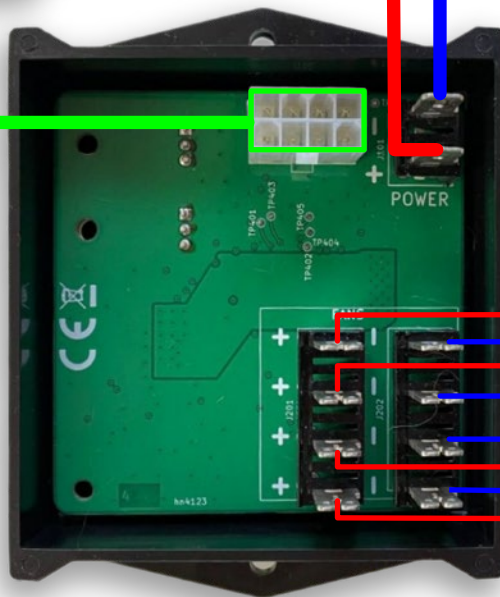

Kabola Smart Thermostats for Hot Air Heating

5 inch touch screen
 Built-in model
 External sizes 92,5 x 61,5 mm
 Simple set-up via an online portal
 Dutch or English interface
 Units in Celcius or Fahrenheit
 Firmware updates via Internet
 Power supply 24V DC
 Display power consumption < 1W
 Motor Controller maximum consumption 10A
 Wifi 2.4GHz

Ideal combination with the KB EcoLine Hybrid

Power Supply
 24 Volt 10ah

90-001

90-001

90-012

90-001 Kabola thermostat for hot air heating + water temperature sensor (cable length at choice)

Options for 90-001:

- 90-008 Water temperature sensor 1,6 mtr
- 90-012 Water temperature sensor 5 mtr
- 90-013 Water temperature sensor 10 mtr
- 90-016 Cable for Hybrid switching

Kabola Heating Systems
 Placotweg 1E
 4131 NV Vianen