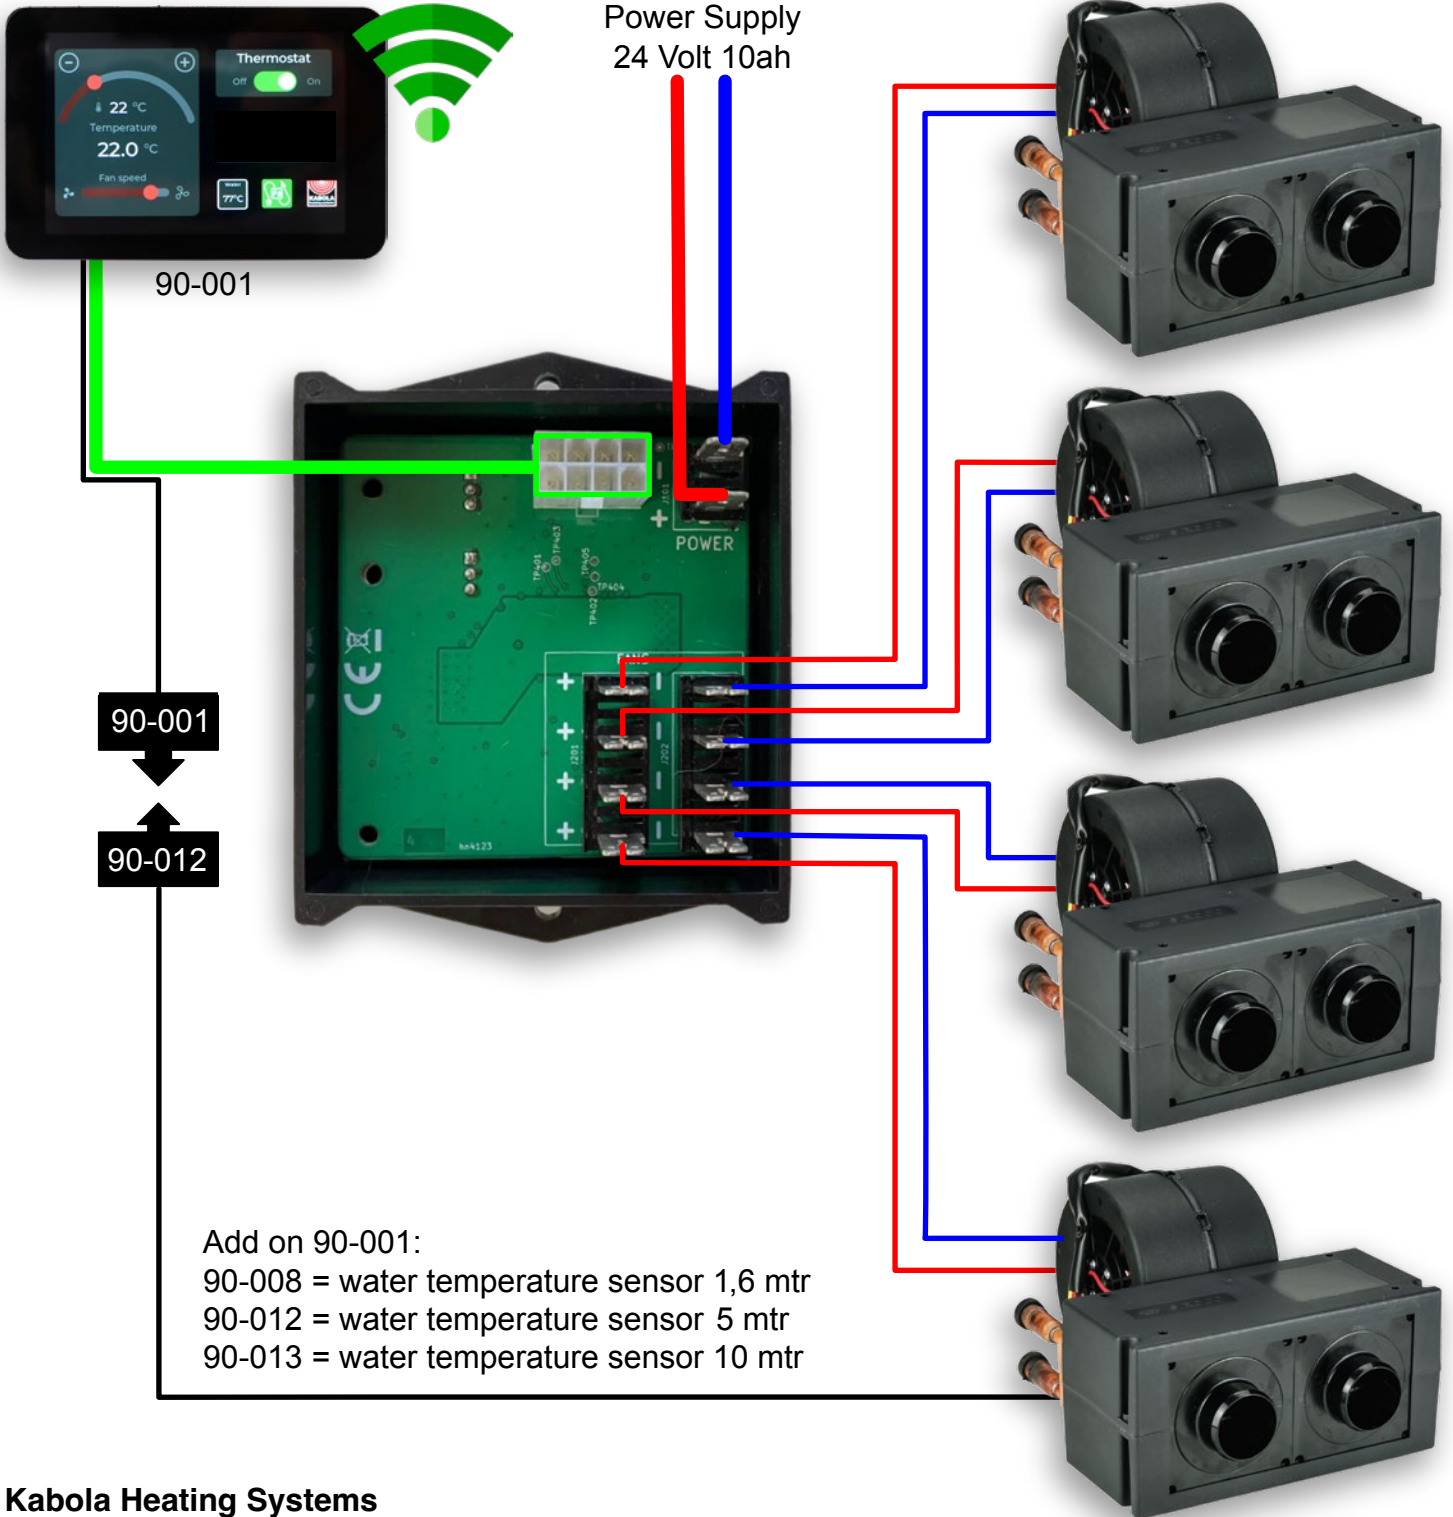

Kabola Smart Thermostats for Convection or Hot Air Heating

5 inch touch display
 Size 92,5 x 61,5 mm
 Easy set up via online portal
 Dutch or English interface
 Units in Celcius or Fahrenheit
 Firmware update via Internet
 Input 24V DC
 Display power usage < 1W
 Motor controller maximum output 10A
 Wifi 2.4GHz

Kabola thermostat for Convection

- 90-001: Kabola Thermostat for hot air + optional water temperature sensor
- 90-002: Kabola thermostat for central heating
- 90-009 + 90-020 for Hybrid connection

Options on 90-001 & 90-002:

- 90-007 = external ambient temperature sensor 1,6 mtr
- 90-010 = external ambient temperature sensor 5 mtr
- 90-011 = external ambient temperature sensor 10 mtr

Power Supply
24 Volt 2ah

Kabola thermostat for Hot Air Heating