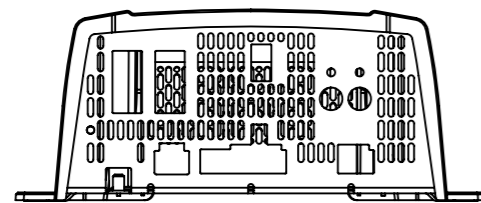

Dimension Drawing - MultiPlus

PMP122120000	MultiPlus 12/1200/50-16 230V VE.Bus
PMP242120000	MultiPlus 24/1200/25-16 230V VE.Bus
PMP482120000	MultiPlus 48/1200/13-16 230V VE.Bus

Dimensions in mm

**victron energy**  
BLUE POWER