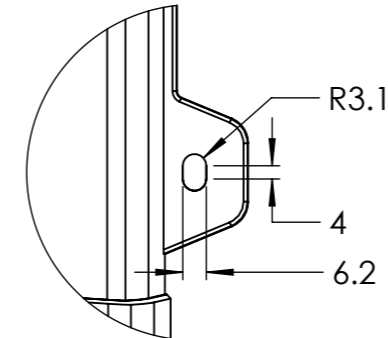

Dimension Drawing - MultiPlus

PMP122120000	MultiPlus 12/1200/50-16 230V VE.Bus
PMP242120000	MultiPlus 24/1200/25-16 230V VE.Bus
PMP482120000	MultiPlus 48/1200/13-16 230V VE.Bus

Dimensions in mm

**victron energy**  
BLUE POWER