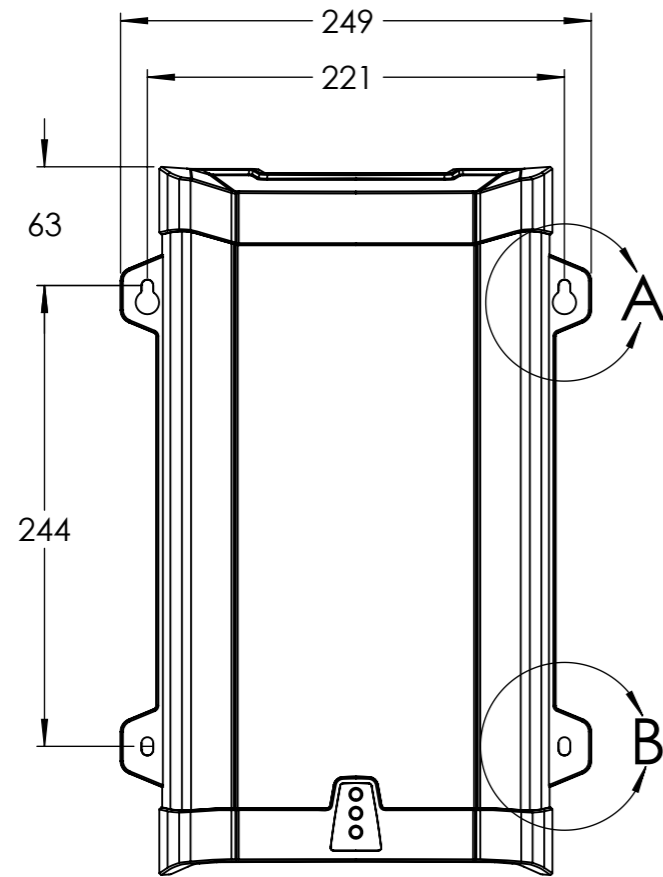

Dimension Drawing - MultiPlus

PMP122120000	MultiPlus 12/1200/50-16 230V VE.Bus
PMP242120000	MultiPlus 24/1200/25-16 230V VE.Bus
PMP482120000	MultiPlus 48/1200/13-16 230V VE.Bus

Dimensions in mm

**victron energy**  
BLUE POWER