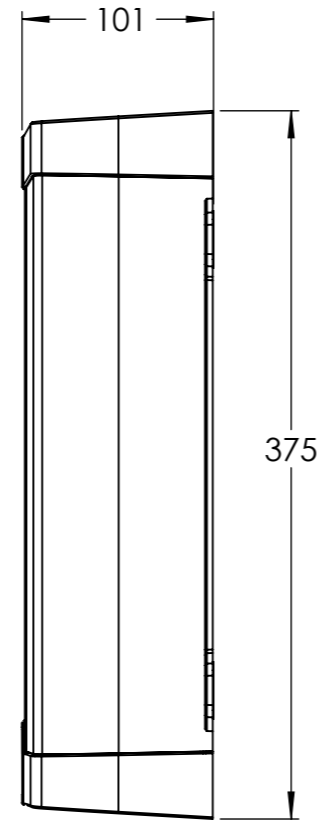

Dimension Drawing - MultiPlus

PMP122120000	MultiPlus 12/1200/50-16 230V VE.Bus
PMP242120000	MultiPlus 24/1200/25-16 230V VE.Bus
PMP482120000	MultiPlus 48/1200/13-16 230V VE.Bus

Dimensions in mm

**victron energy**  
BLUE POWER