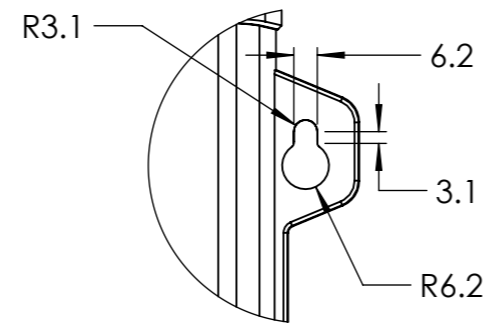

Dimension Drawing - MultiPlus

PMP122120000	MultiPlus 12/1200/50-16 230V VE.Bus
PMP242120000	MultiPlus 24/1200/25-16 230V VE.Bus
PMP482120000	MultiPlus 48/1200/13-16 230V VE.Bus

Dimensions in mm

**victron energy**  
BLUE POWER