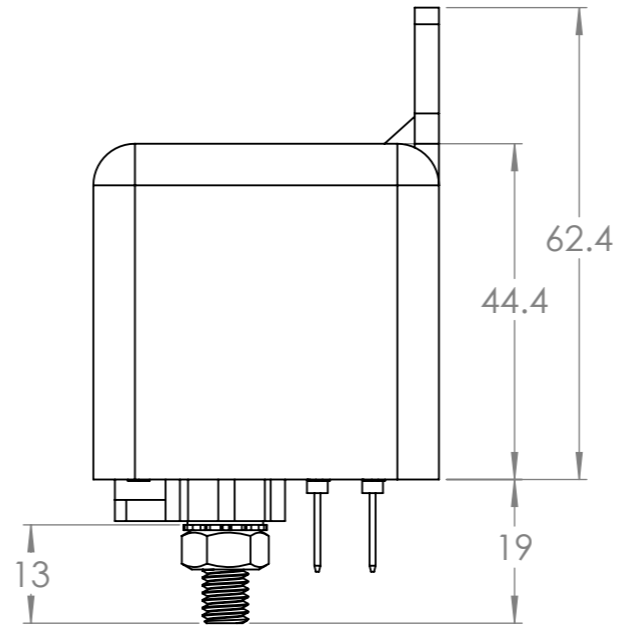

Dimension Drawing - Cyrix-ct (120A)

CYR010120011	Cyrix-ct 12/24V-120A intelligent battery combiner
CYR010120011R	Cyrix-ct 12/24V-120A intelligent battery combiner Retail
CYR010120110R	Cyrix-ct 12/24V-120A Battery Combiner Kit Retail
CYR010120412	Cyrix-Li-ct 12/24V-120A intelligent Li-ion battery combiner
CYR010120430	Cyrix-Li-charge 12/24V-120A intelligent charge relay
CYR010120450	Cyrix-Li-load 12/24V-120A intelligent load relay
CYR020120430	Cyrix-Li-charge 24/48V-120A intelligent charge relay
CYR020120450	Cyrix-Li-load 24/48V-120A intelligent load relay

Dimensions in mm