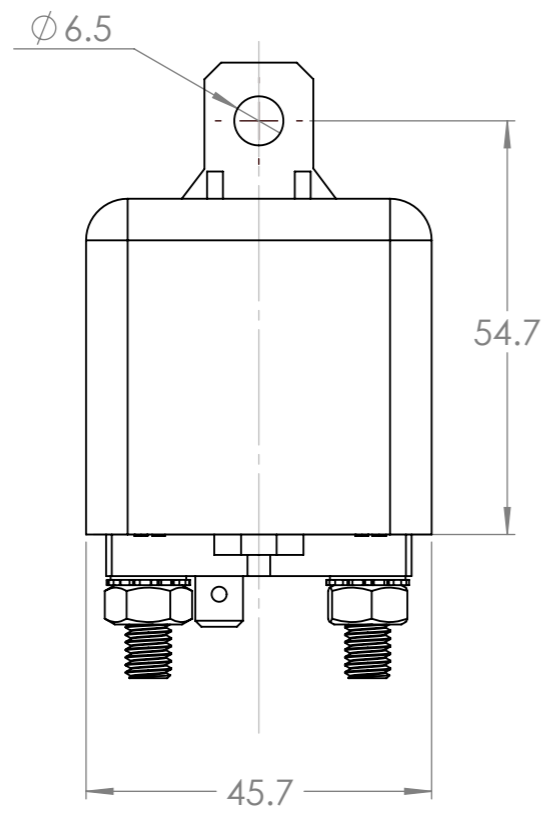

Dimension Drawing - Cyrix-ct (120A)

CYR010120011	Cyrix-ct 12/24V-120A intelligent battery combiner
CYR010120011R	Cyrix-ct 12/24V-120A intelligent battery combiner Retail
CYR010120110R	Cyrix-ct 12/24V-120A Battery Combiner Kit Retail
CYR010120412	Cyrix-Li-ct 12/24V-120A intelligent Li-ion battery combiner
CYR010120430	Cyrix-Li-charge 12/24V-120A intelligent charge relay
CYR010120450	Cyrix-Li-load 12/24V-120A intelligent load relay
CYR020120430	Cyrix-Li-charge 24/48V-120A intelligent charge relay
CYR020120450	Cyrix-Li-load 24/48V-120A intelligent load relay

Dimensions in mm