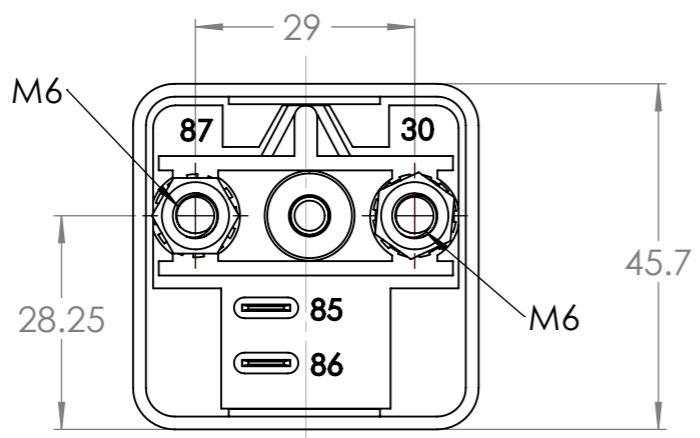

Dimension Drawing - Cyrix-ct (120A)

CYR010120011	Cyrix-ct 12/24V-120A intelligent battery combiner
CYR010120011R	Cyrix-ct 12/24V-120A intelligent battery combiner Retail
CYR010120110R	Cyrix-ct 12/24V-120A Battery Combiner Kit Retail
CYR010120412	Cyrix-Li-ct 12/24V-120A intelligent Li-ion battery combiner
CYR010120430	Cyrix-Li-charge 12/24V-120A intelligent charge relay
CYR010120450	Cyrix-Li-load 12/24V-120A intelligent load relay
CYR020120430	Cyrix-Li-charge 24/48V-120A intelligent charge relay
CYR020120450	Cyrix-Li-load 24/48V-120A intelligent load relay

Dimensions in mm