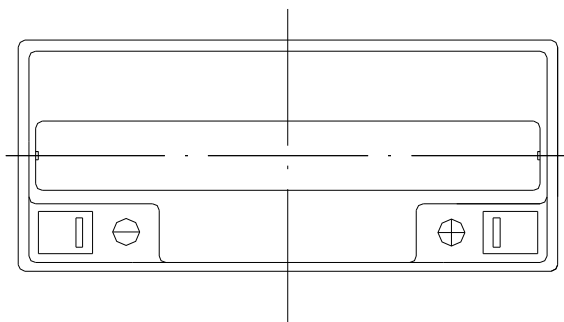

Dimensions: AGM 12-22

terminal
F3 (0.187)