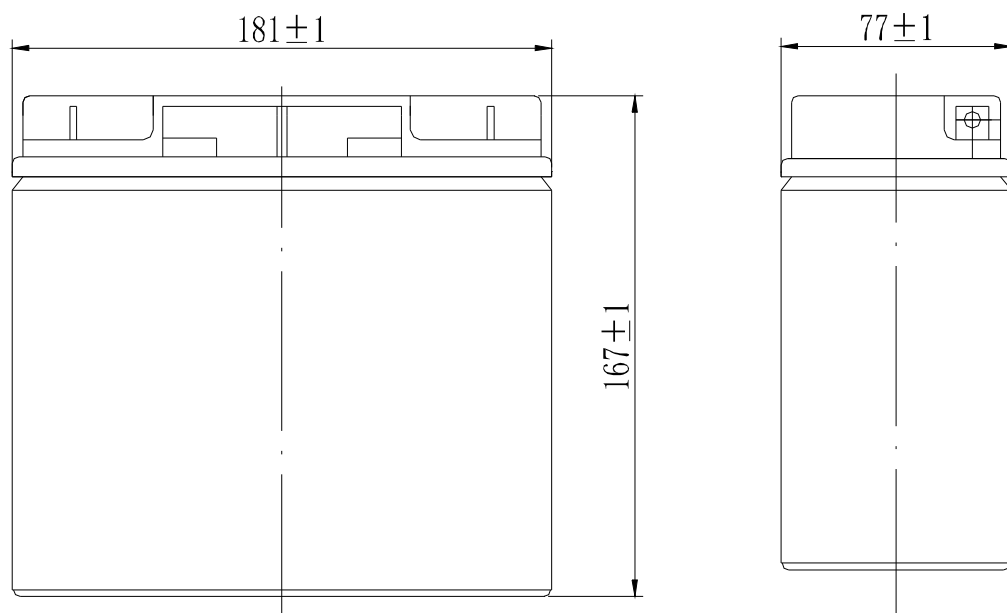

Dimensions: AGM 12-22

terminal
F3 (0.187)